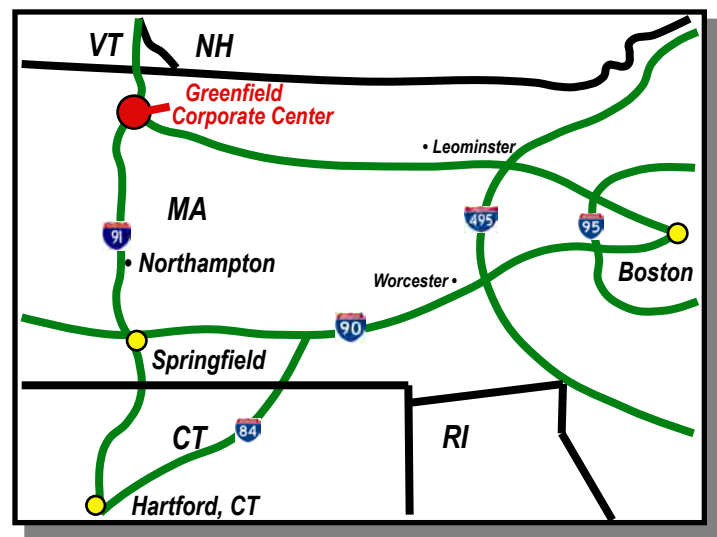

FOR LEASING INFO CALL (413) 789-3720

**SEE BACK FOR
FLOOR PLAN**